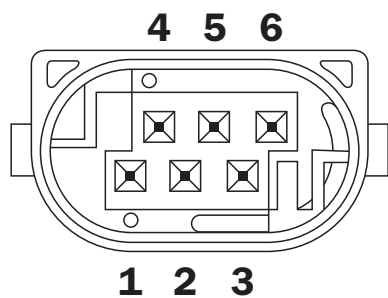

THROTTLE BODY BOSCH 40MM TBO-157

RACEWORKS™
PASSION FOR PERFORMANCE

DESCRIPTION

- 40mm Bosch
- Mounting PCD – 70.71mm

Part No. TBO-157

WIRING DETAILS

Pin	Description
1	Motor (-)
2	TPS (-)
3	TPS (5V+)
4	Motor (+)
5	TPS 2 (out)
6	TPS 1 (out)

CONNECTOR KIT

Connector Plug to suit CPS-147