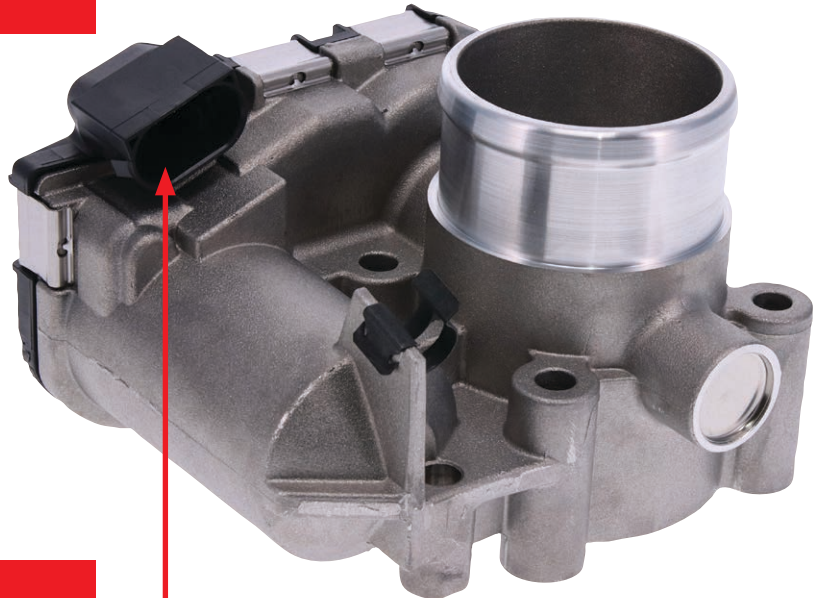

THROTTLE BODY BOSCH 40MM TBO-157

RACEWORKS™
PASSION FOR PERFORMANCE

DESCRIPTION

- 40mm Bosch
- Mounting PCD – 70.71mm

Part No. TBO-157

WIRING DETAILS

Pin	Description
1	Motor (-)
2	TPS (-)
3	TPS (5V+)
4	Motor (+)
5	TPS 2 (out)
6	TPS 1 (out)

CONNECTOR KIT

Connector Plug to suit CPS-147