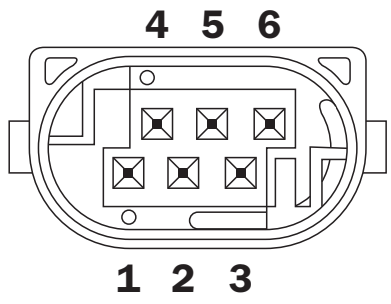

# DRIVE BY WIRE THROTTLE BODY KIT TBO-503

## DESCRIPTION

- 32mm Bosch.
- Comes with Plug and Pins.
- Mounting PCD – 70.71mm.
- Commonly used as Blow off Valves in Motorsport Applications.

## WIRING DETAILS

Pin	Description
1	Motor ( - )
2	TPS ( - )
3	TPS ( 5V+ )
4	Motor ( + )
5	TPS 2 ( out )
6	TPS 1 ( out )