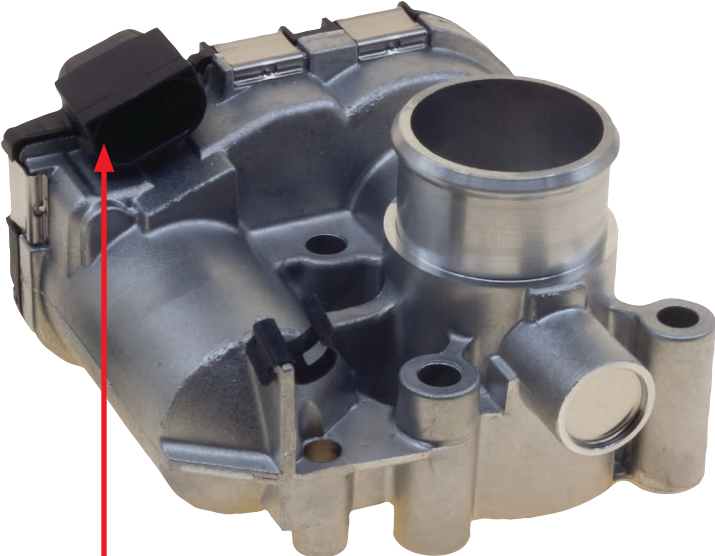

# DRIVE BY WIRE THROTTLE BODY KIT TBO-503

## DESCRIPTION

- 32mm Bosch.
- Comes with Plug and Pins.
- Mounting PCD – 70.71mm.
- Commonly used as Blow off Valves in Motorsport Applications.

## WIRING DETAILS

Pin	Description
1	Motor ( - )
2	TPS ( - )
3	TPS ( 5V+ )
4	Motor ( + )
5	TPS 2 ( out )
6	TPS 1 ( out )