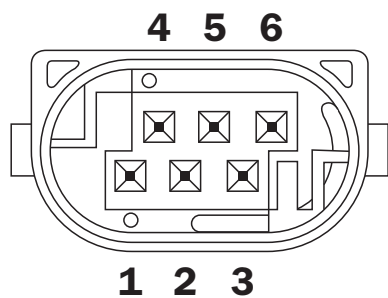

THROTTLE BODY BOSCH 54MM TBO-151

RACEWORKS™
PASSION FOR PERFORMANCE

DESCRIPTION

- 54mm Bosch
- Bolt Pattern PCD – 4 x 84.85mm

Part No. TBO-151

WIRING DETAILS

Pin	Description
1	Motor (-)
2	TPS (-)
3	TPS (5V+)
4	Motor (+)
5	TPS 2 (out)
6	TPS 1 (out)

CONNECTOR KIT

Connector Plug to suit CPS-147