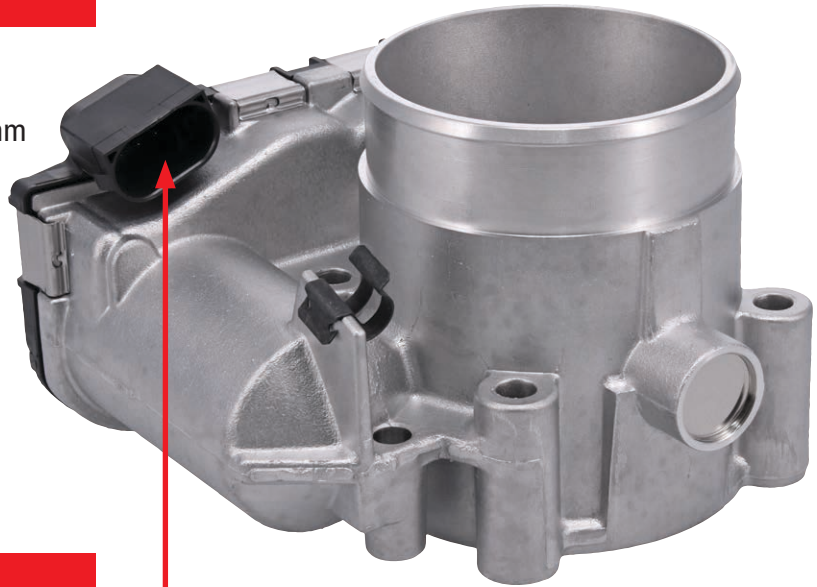

THROTTLE BODY BOSCH 54MM TBO-151

RACEWORKS™
PASSION FOR PERFORMANCE

DESCRIPTION

- 54mm Bosch
- Bolt Pattern PCD – 4 x 84.85mm

Part No. TBO-151

WIRING DETAILS

Pin	Description
1	Motor (-)
2	TPS (-)
3	TPS (5V+)
4	Motor (+)
5	TPS 2 (out)
6	TPS 1 (out)

CONNECTOR KIT

Connector Plug to suit CPS-147