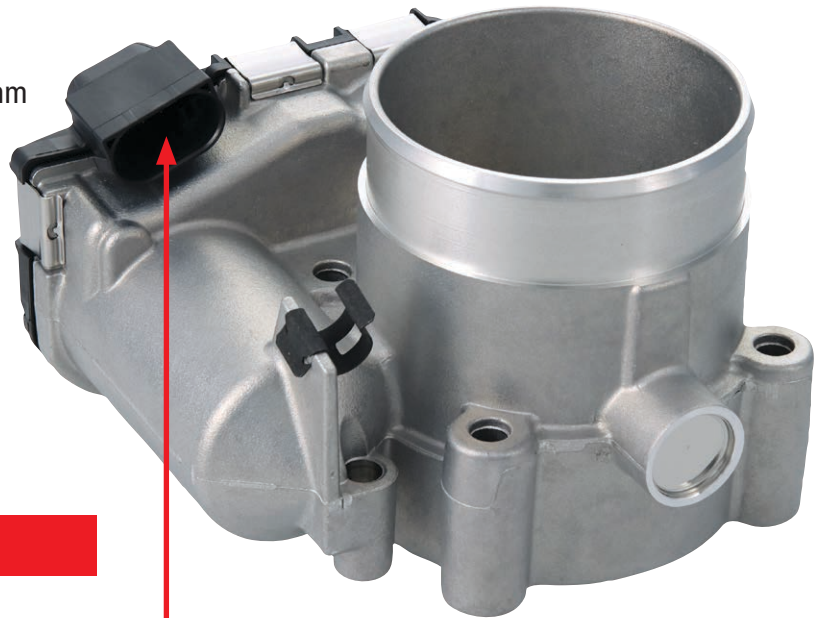

# THROTTLE BODY BOSCH 60MM TBO-150

**RACEWORKS™**  
PASSION FOR PERFORMANCE

## DESCRIPTION

- 60mm Bosch
- Bolt Pattern PCD – 4 x 84.85mm

Part No. TBO-150

## WIRING DETAILS

Pin	Description
1	Motor ( - )
2	TPS ( - )
3	TPS ( 5V+ )
4	Motor ( + )
5	TPS 2 ( out )
6	TPS 1 ( out )