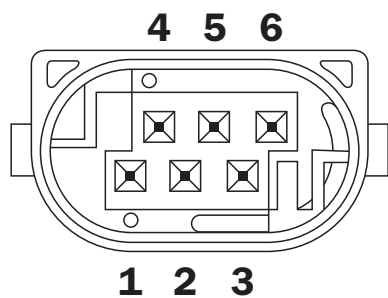

# THROTTLE BODY BOSCH 60MM TBO-150

**RACEWORKS™**  
PASSION FOR PERFORMANCE

## DESCRIPTION

- 60mm Bosch
- Bolt Pattern PCD – 4 x 84.85mm

Part No. TBO-150

## WIRING DETAILS

Pin	Description
1	Motor ( - )
2	TPS ( - )
3	TPS ( 5V+ )
4	Motor ( + )
5	TPS 2 ( out )
6	TPS 1 ( out )