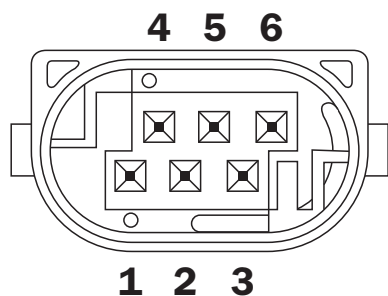

# THROTTLE BODY BOSCH 68MM TBO-135

**RACEWORKS™**  
PASSION FOR PERFORMANCE

## DESCRIPTION

- 68mm Bosch
- Bolt Pattern PCD – 4 x 92mm

Part No. TBO-135

## WIRING DETAILS

Pin	Description
1	Motor ( - )
2	TPS ( - )
3	TPS ( 5V+ )
4	Motor ( + )
5	TPS 2 ( out )
6	TPS 1 ( out )