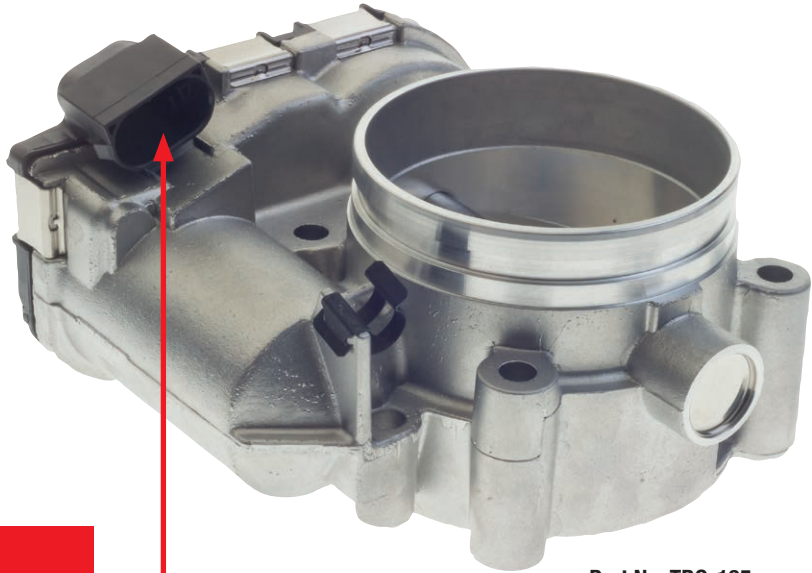

# THROTTLE BODY BOSCH 68MM TBO-135

**RACEWORKS™**  
PASSION FOR PERFORMANCE

## DESCRIPTION

- 68mm Bosch
- Bolt Pattern PCD – 4 x 92mm

Part No. TBO-135

## WIRING DETAILS

Pin	Description
1	Motor ( - )
2	TPS ( - )
3	TPS ( 5V+ )
4	Motor ( + )
5	TPS 2 ( out )
6	TPS 1 ( out )

## CONNECTOR KIT

Connector Plug to suit CPS-147