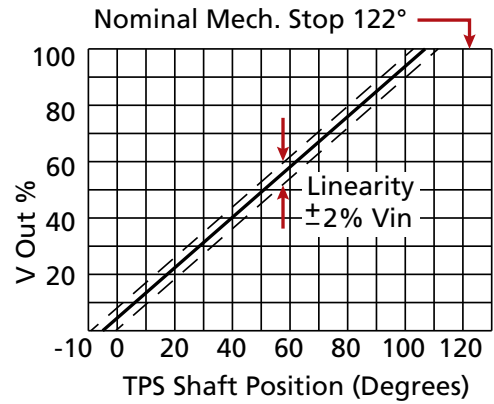

MOTORSPORT TPS GREY CW TPS-107

CALIBRATION

Calibration as required.
Drive 8mm "D" Shaft
Rotation Clockwise

Part No. TPS-107

WIRING DETAILS

Drive Grey PIN	Description
1	5 Volts
2	Signal
3	Sensor Ground

CONNECTOR KIT