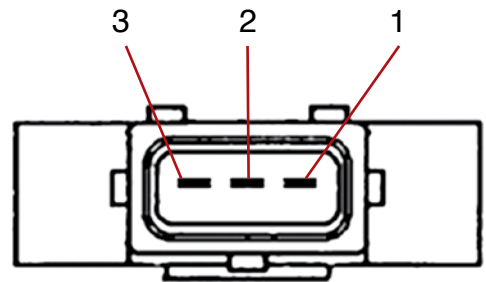

MOTORSPORT TPS GREY CW TPS-107

CALIBRATION

Calibration as required.
Drive 8mm "D" Shaft
Rotation Clockwise

Part No. TPS-107

WIRING DETAILS

Drive Grey PIN	Description
1	5 Volts
2	Signal
3	Sensor Ground

CONNECTOR KIT