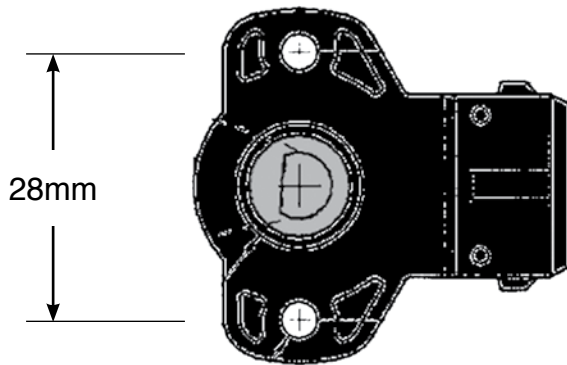

MOTORSPORT TPS GREY CW TPS-107

CALIBRATION

Calibration as required.
Drive 8mm "D" Shaft
Rotation Clockwise

Part No. TPS-107

WIRING DETAILS

Drive Grey PIN	Description
1	5 Volts
2	Signal
3	Sensor Ground

CONNECTOR KIT